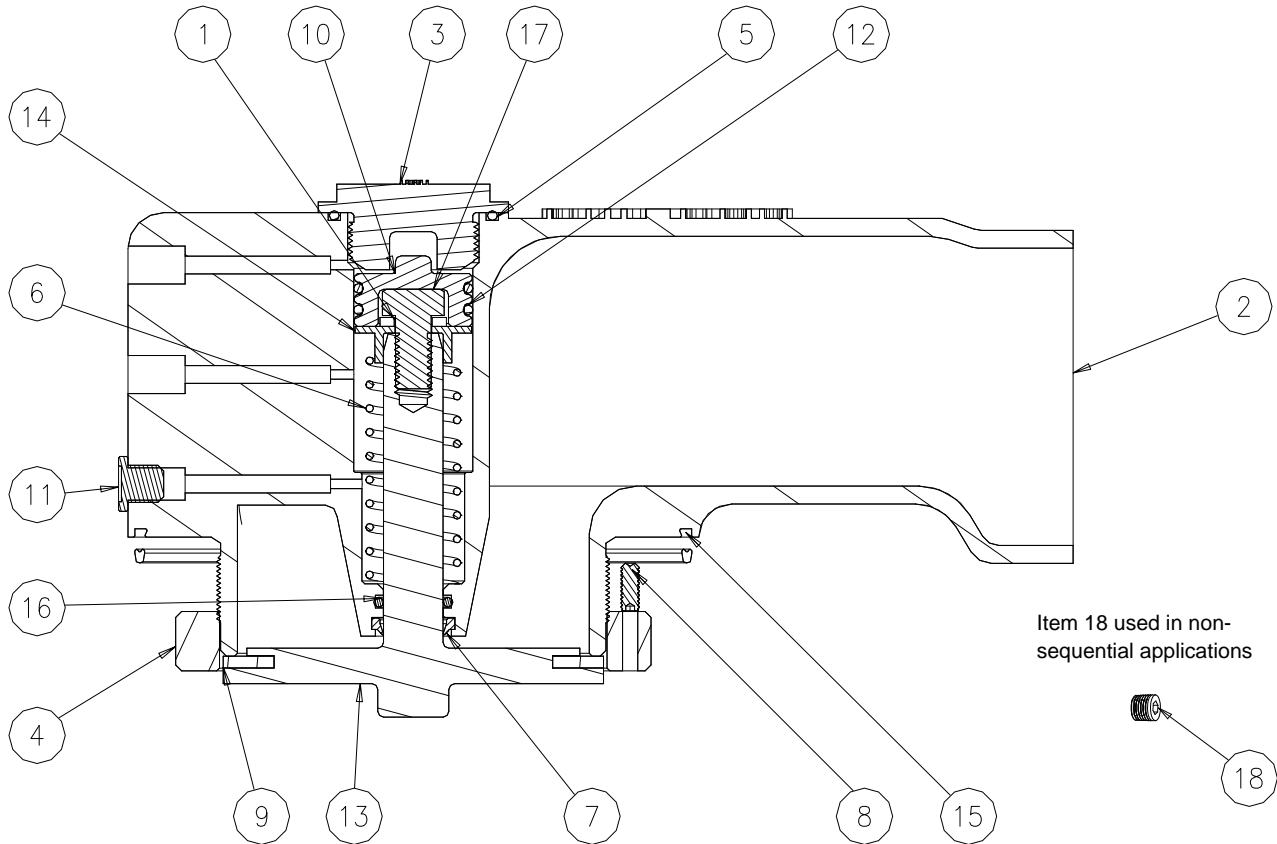

T195SV Vapor Recovery Vent

PARTS BREAK DOWN

ITEM	PART NUMBER	DESCRIPTION	QTY.
1	9990 ¹	WASHER LOCK 3/8 PLD SS	1
2	11669	BODY MACHINED	1
3	11672	CAP	1
4	11678	LOCKING RING	1
5	11692 ¹	O-RING 2-129 VITON GF	1
6	11694	SPRING	1
7	11696 ¹	WIPER	1
8	11697	SET SCREW 10-24 x 1/2 LG	1
9	11699 ¹	GASKET	1
10	11772	PISTON ¹	2
11	11775	FTG EXHAUST VENT	1

ITEM	PART NUMBER	DESCRIPTION	QTY.
12	11776 ¹	O-RING 2-121	2
13	11985	POPPET MACHINED	1
14	11990 ¹	SPRING GUIDE	1
15	12174 ¹	O-RING	1
16	10681M ¹	O-RING, VITON GF	1
17	H20518M	SCRW HHC 3/8-16x3/4 LG SS	1
18	H52199M	PIPE PLUG 1/8 NPT STEEL	1

Item 18 used in non-sequential applications

REPAIR KITS	
T195SVRK	REPAIR KIT FOR T195SV

1 - Included in T195SVRK